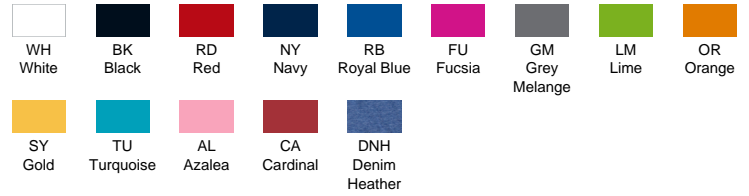

REGULAR LADY COMFORT
TSRLCMF

COLORI/colours

NEW COLORS/New colors

CARACTERISTICAS

100% cotton Weight: 145 gsm. Approx.

Single Jersey. Body fitted.

Box/Box 100

SIZE/Size